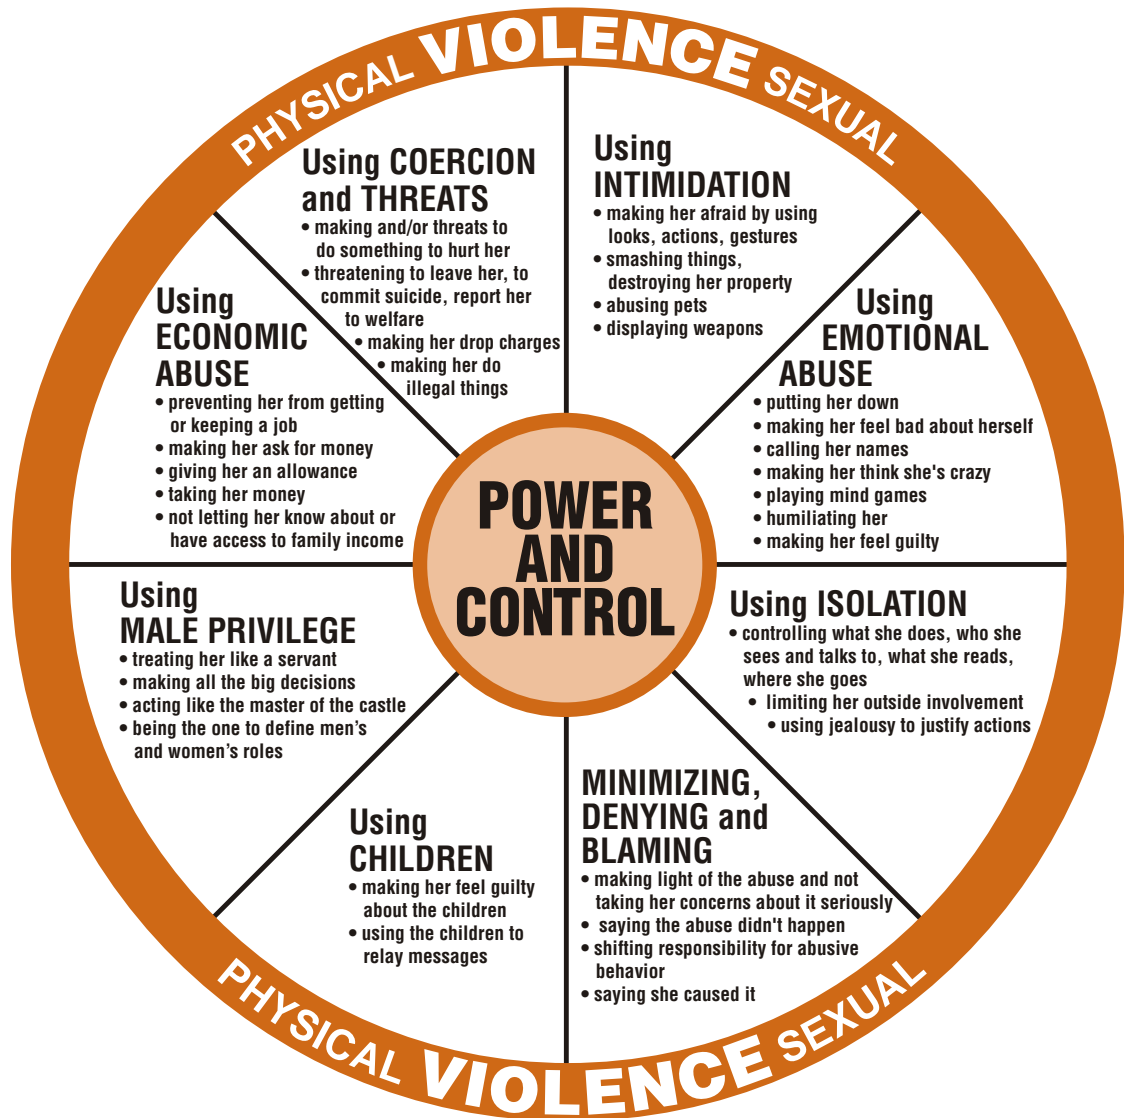

POWER AND CONTROL WHEEL

for
Women

This model helps some women put names to the behaviour of an abusive partner.

Developed by the Domestic Abuse Intervention Project, 202 East Superior St., Duluth MN 55802
(For the Equality Wheel, see www.duluth-model.org and click on "wheel gallery")

A Lesbian/Gay Power & Control Wheel is available for download from the National Center on Domestic & Sexual Violence (www.ncdsv.org)